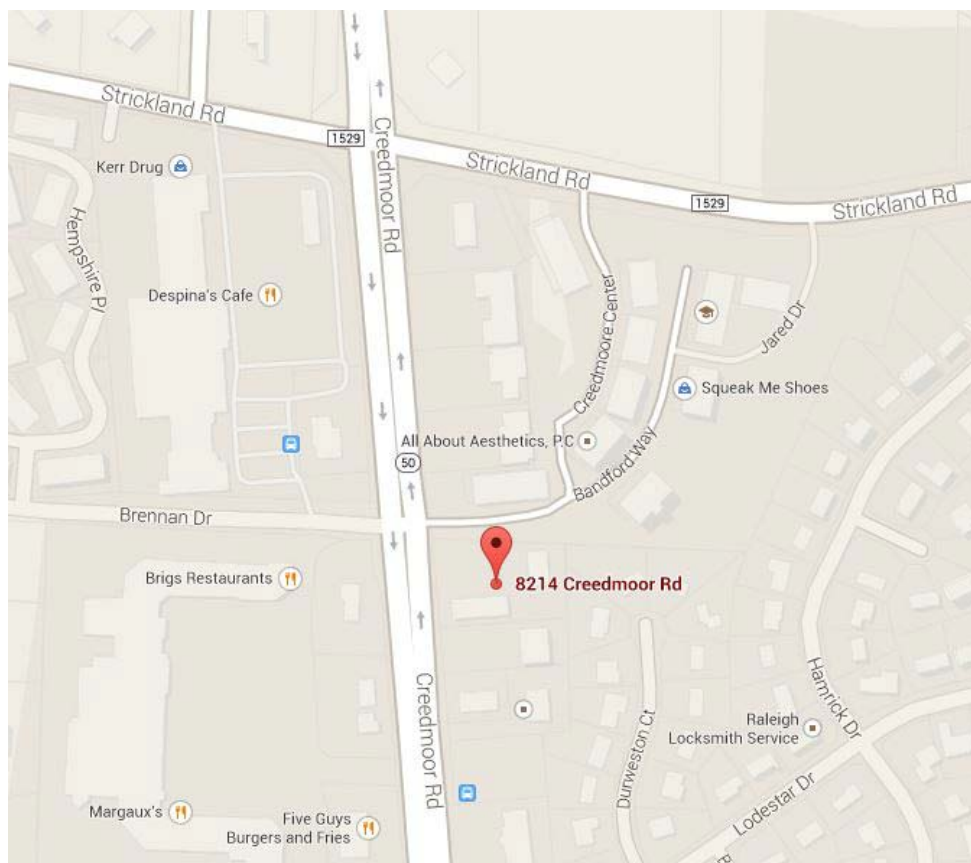

Directions from Raleigh:

Driving North on Creedmoor Road, make right turn at the Bandford Way traffic light and pull into the parking lot on your right.

Coming from Chapel Hill, Or Durham:

Driving on 540 and exit Creedmoor Road. Drive south bound towards Raleigh. Make left turn at Bandford Way traffic light and pull into the parking lot on your right.